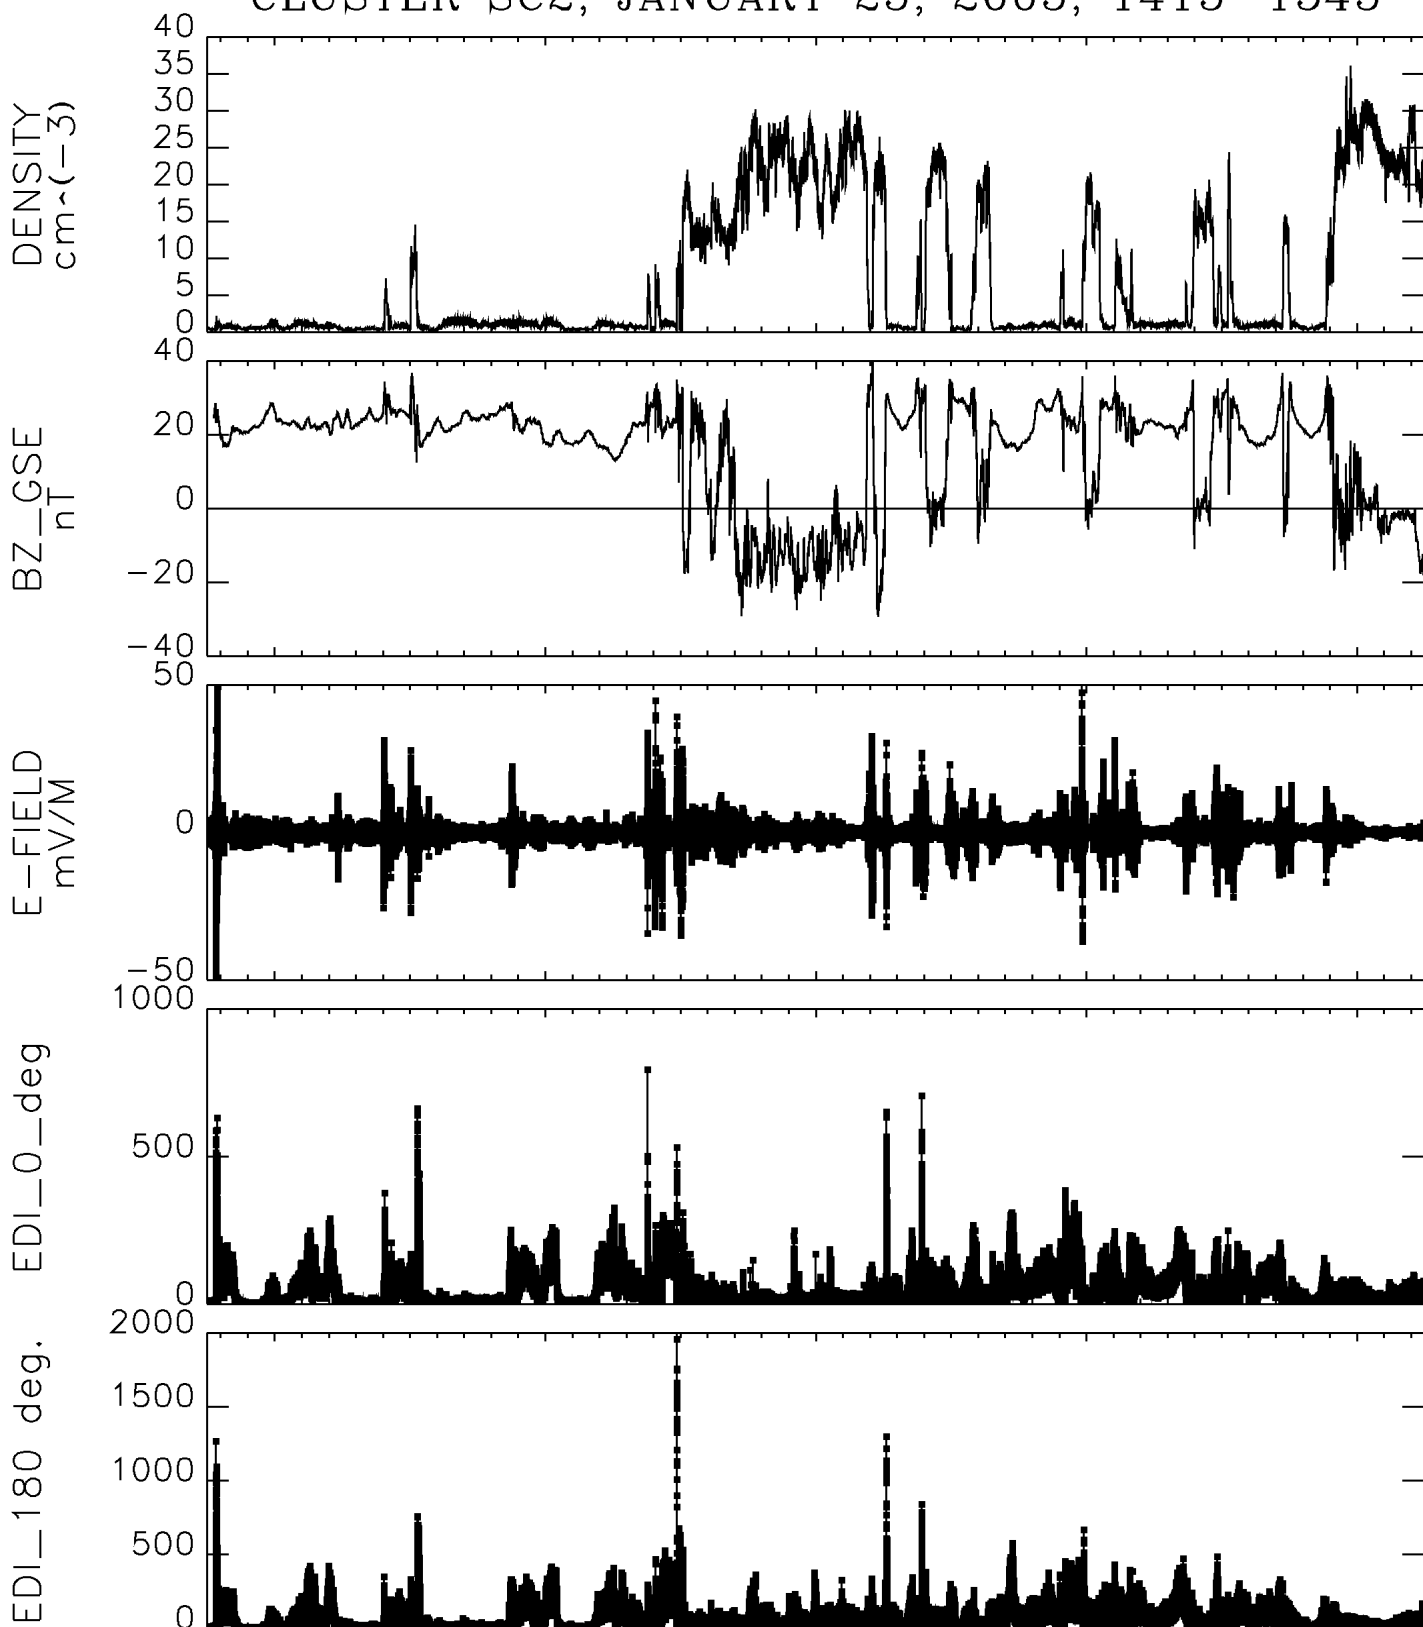

CLUSTER SC2, JANUARY 25, 2005, 1415-1545

Time:	1420	1440	1500	1520	1540
Re	11.58	11.86	12.13	12.40	12.65
Lat	29.46	27.81	26.24	24.74	23.30
MLT	15.20	15.10	15.10	15.00	15.00