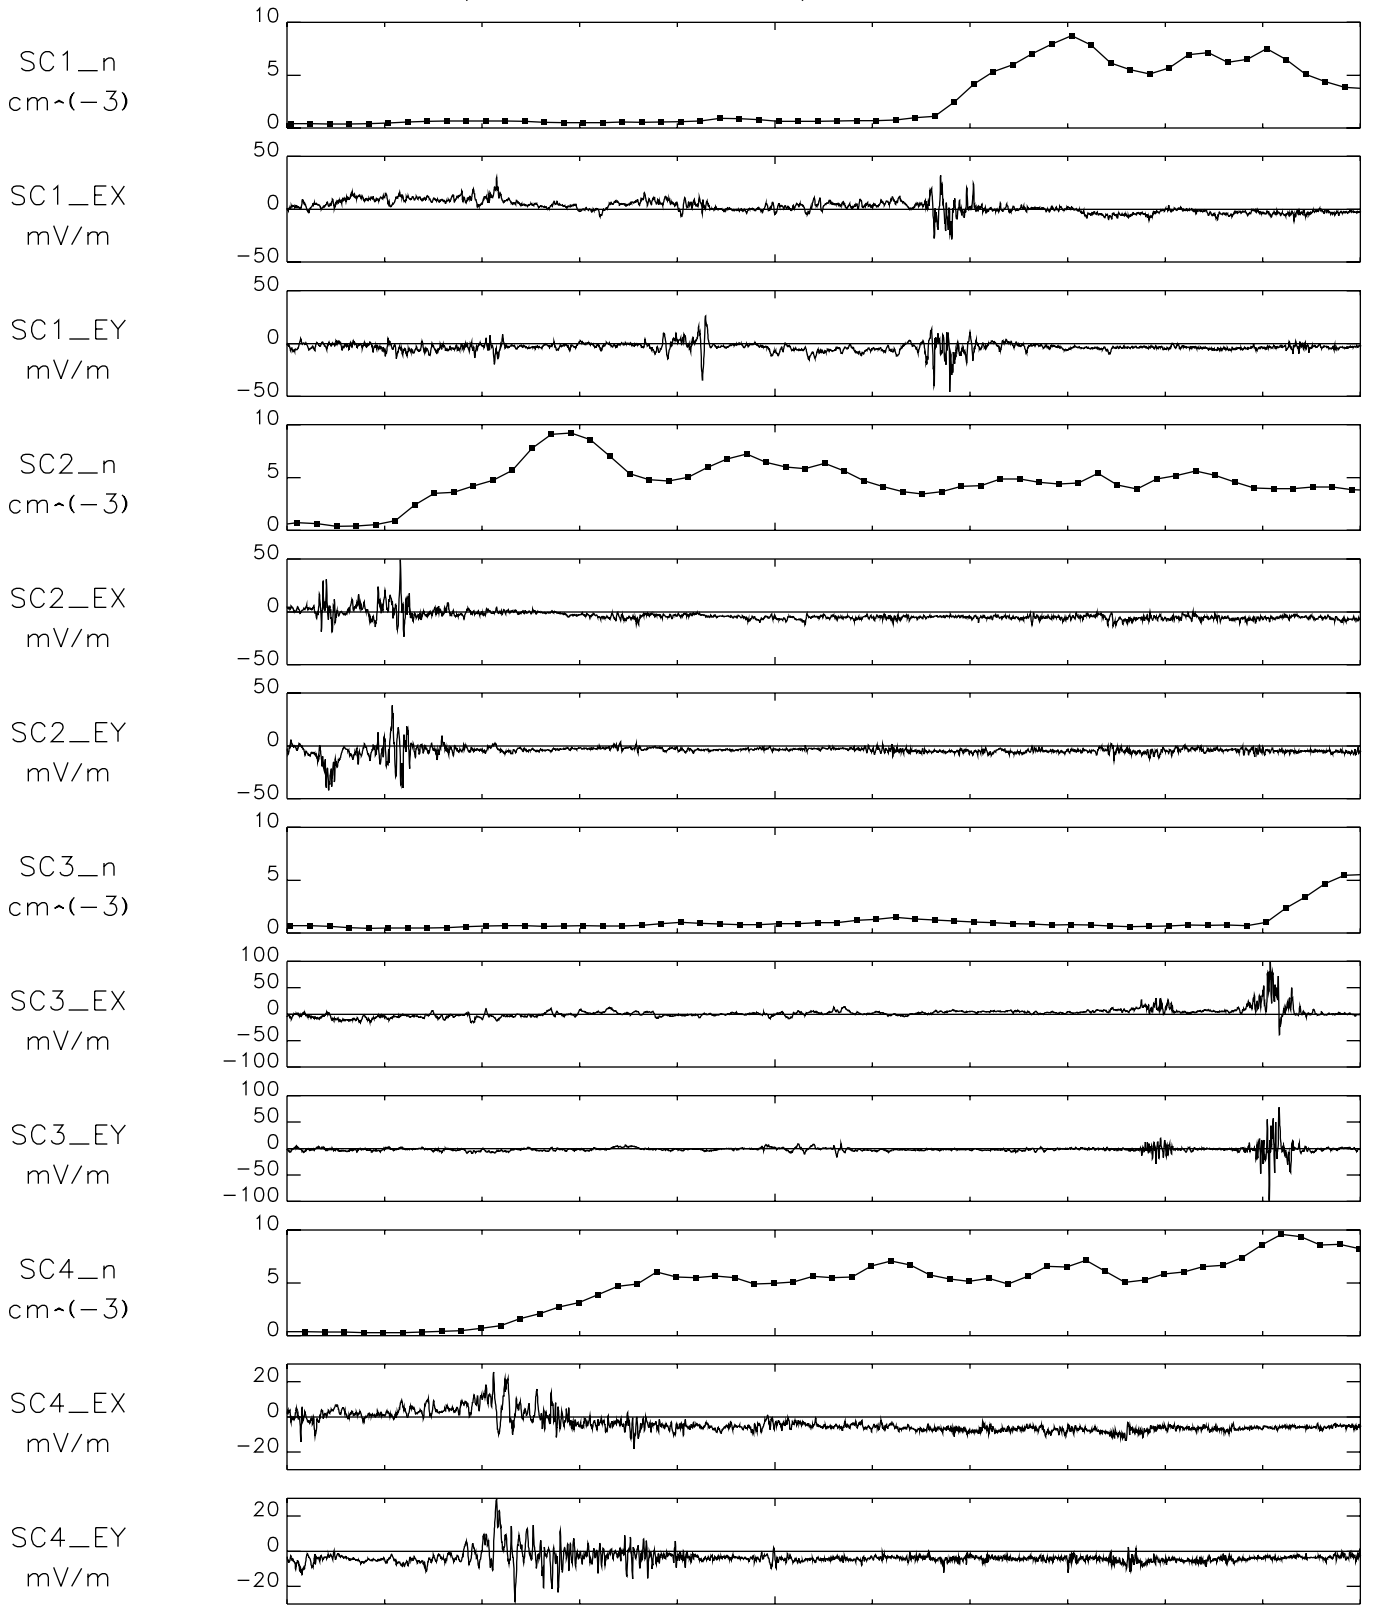

CLUSTER, JANUARY 25, 2005 1448:05-1448:16

Time: 14:48:10
 Re 11.97
 Lat 27.16
 MLT 15.10