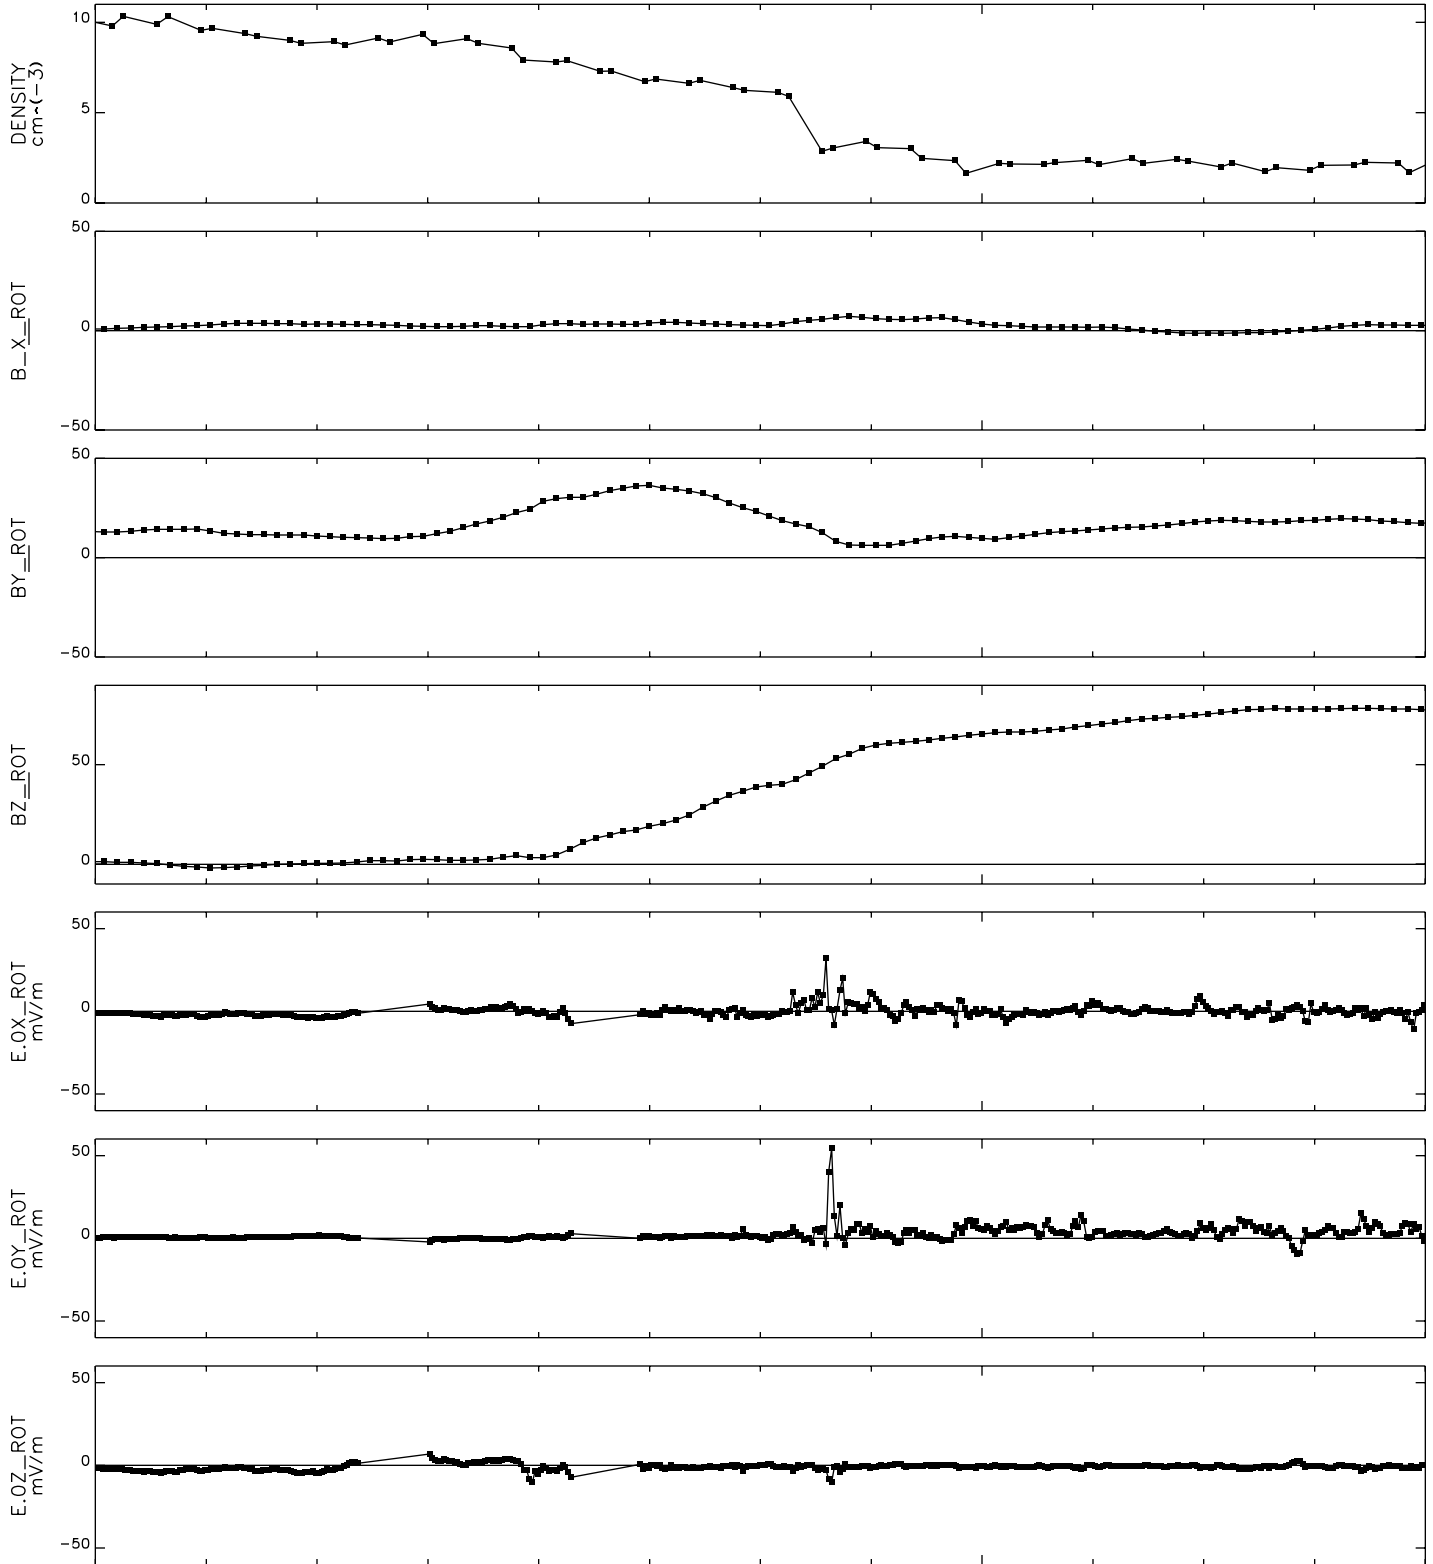

POLAR 2002/03/31 (Day 90), 19:27:12 - 19:27:24

Time:	19:27:20
Re	9.56
MLT	11.32
Mlat	13.94
LShell	10.17
ILat	71.72

P:<SDT>, V:<3.9> T:<Tue May 27 13:41:08 2003>; Cfg=polar\_03\_31\_02