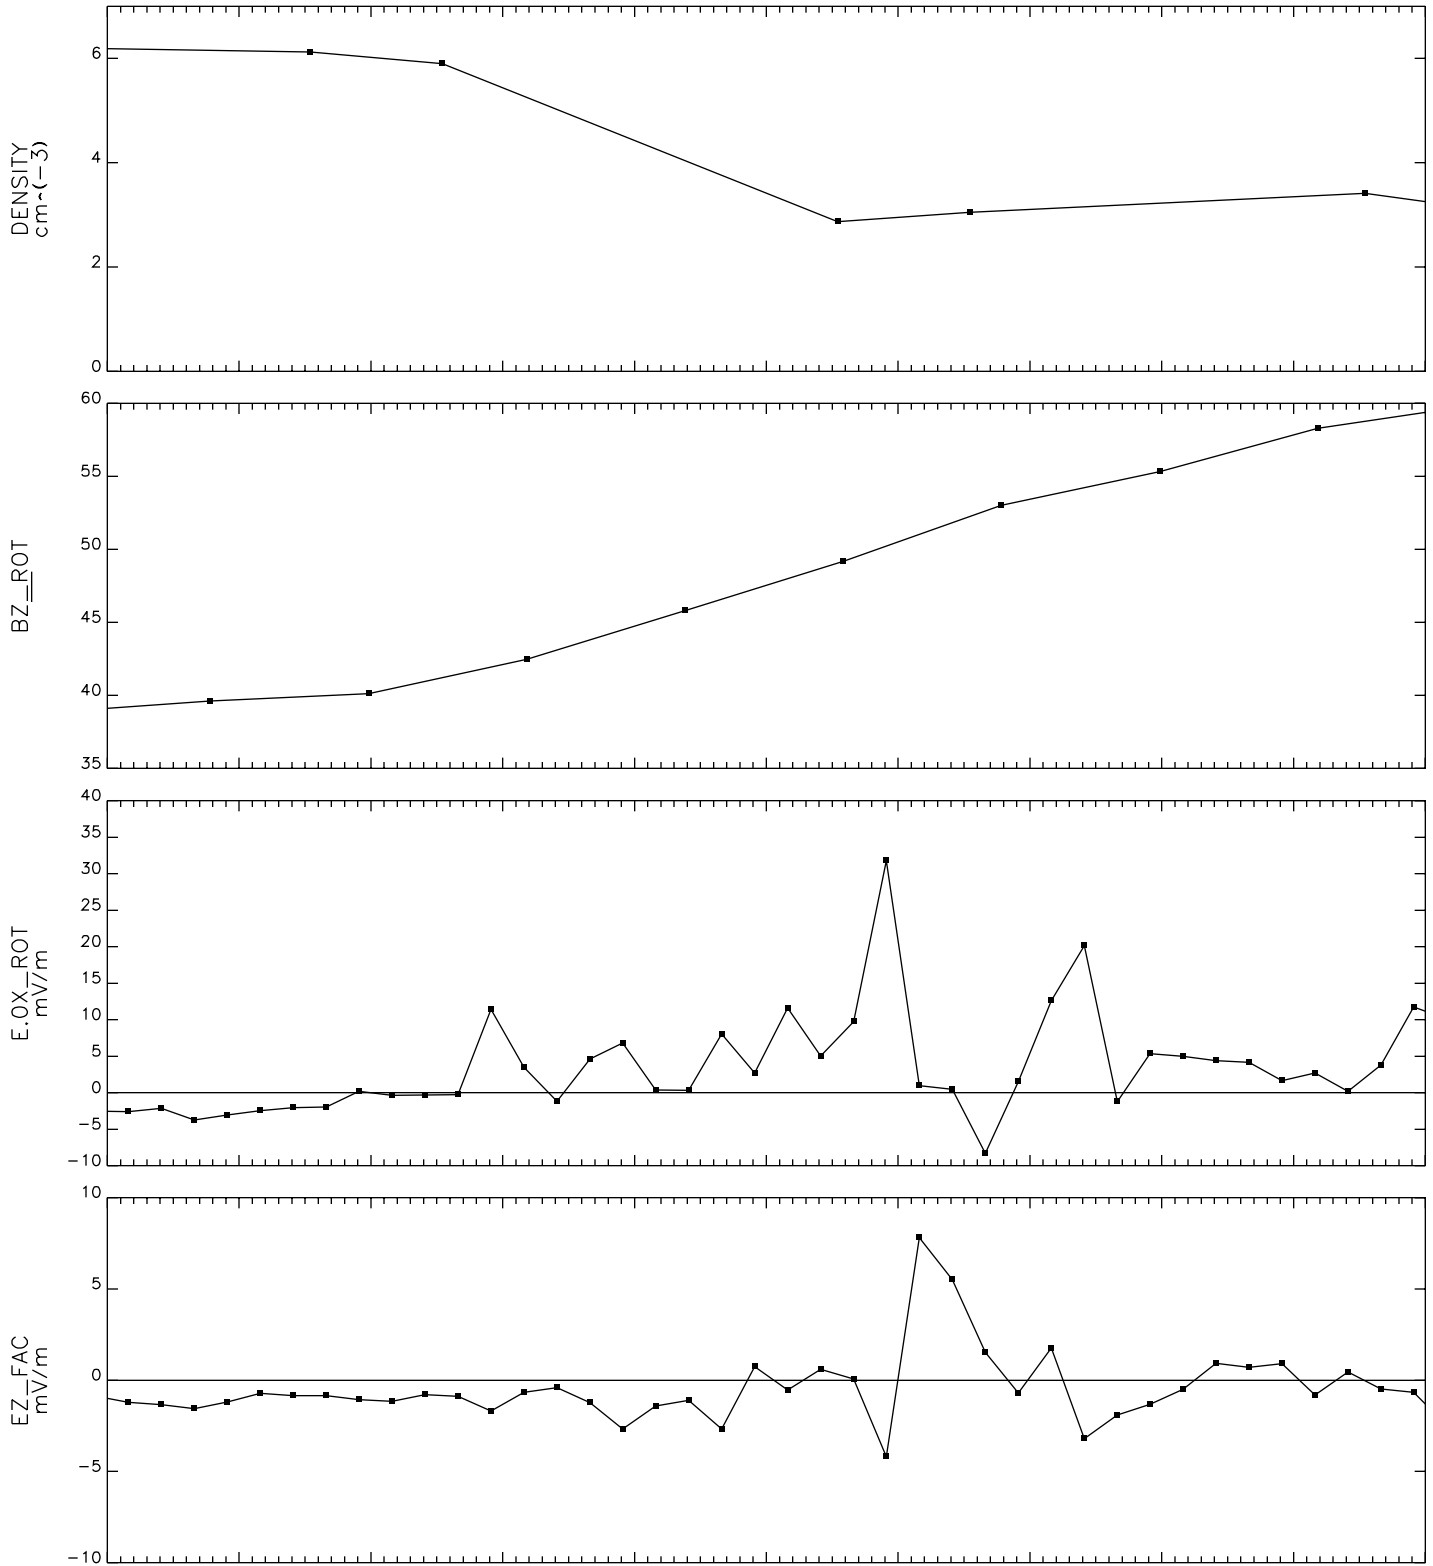

POLAR 2002/03/31 (Day 90), 19:27:18.000 - 19:27:19.000

Time:	19:27:18.1	19:27:18.2	19:27:18.3	19:27:18.4	19:27:18.5	19:27:18.6	19:27:18.7	19:27:18.8	19:27:18.9
Re	9.56	9.56	9.56	9.56	9.56	9.56	9.56	9.56	9.56
MLT	11.32	11.32	11.32	11.32	11.32	11.32	11.32	11.32	11.32
MLat	13.94	13.94	13.94	13.94	13.94	13.94	13.94	13.94	13.94
LShell	10.17	10.17	10.17	10.17	10.17	10.17	10.17	10.17	10.17
ILat	71.72	71.72	71.72	71.72	71.72	71.72	71.72	71.72	71.72