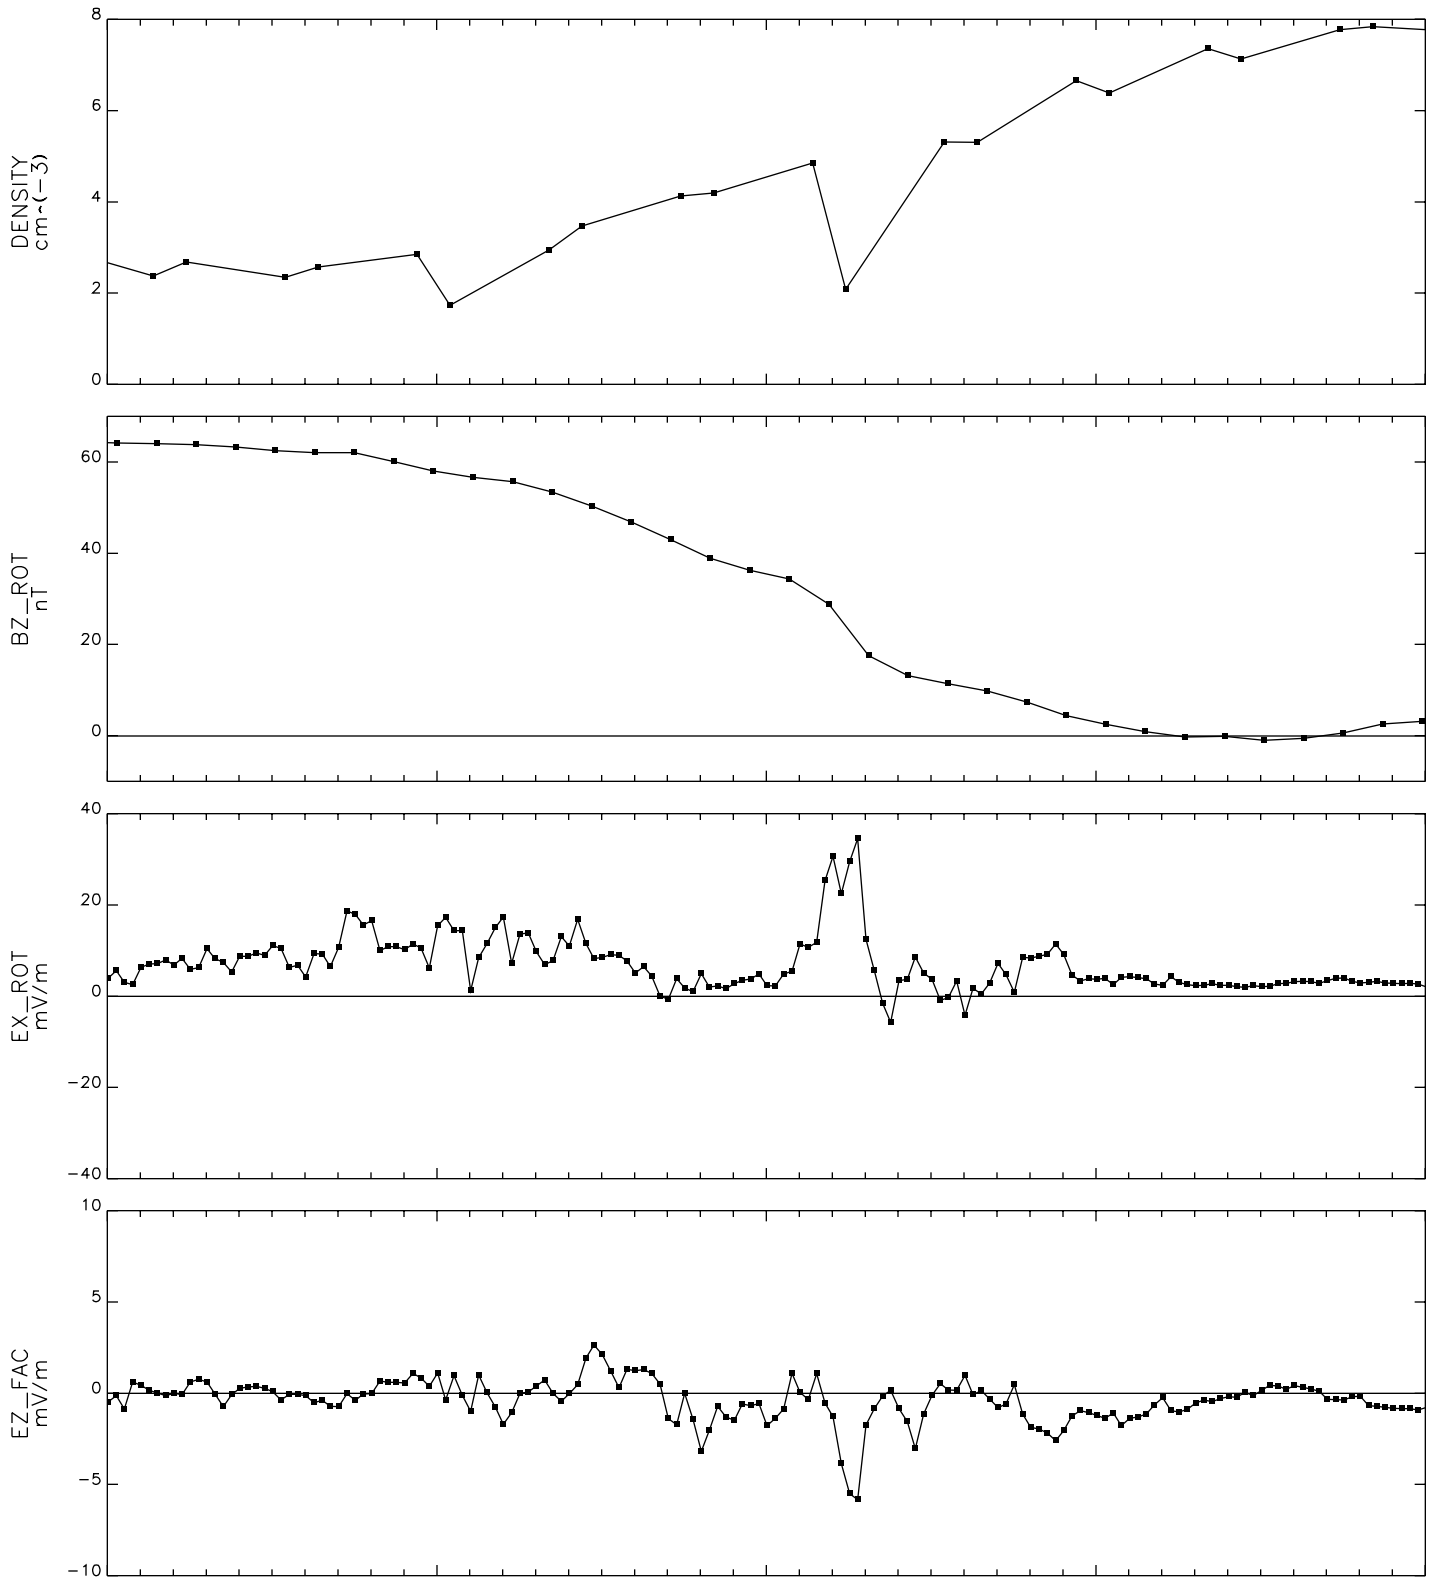

POLAR 2002/04/02 (Day 92), 05:34:24.000 - 05:34:28.000

Time:	05:34:25	05:34:26	05:34:27	05:34:28
Re	9.25	9.25	9.25	9.25
MLT	11.06	11.06	11.06	11.06
MLat	-13.80	-13.80	-13.79	-13.79
LShell	9.78	9.78	9.78	9.78
ILat	71.35	71.35	71.35	71.35