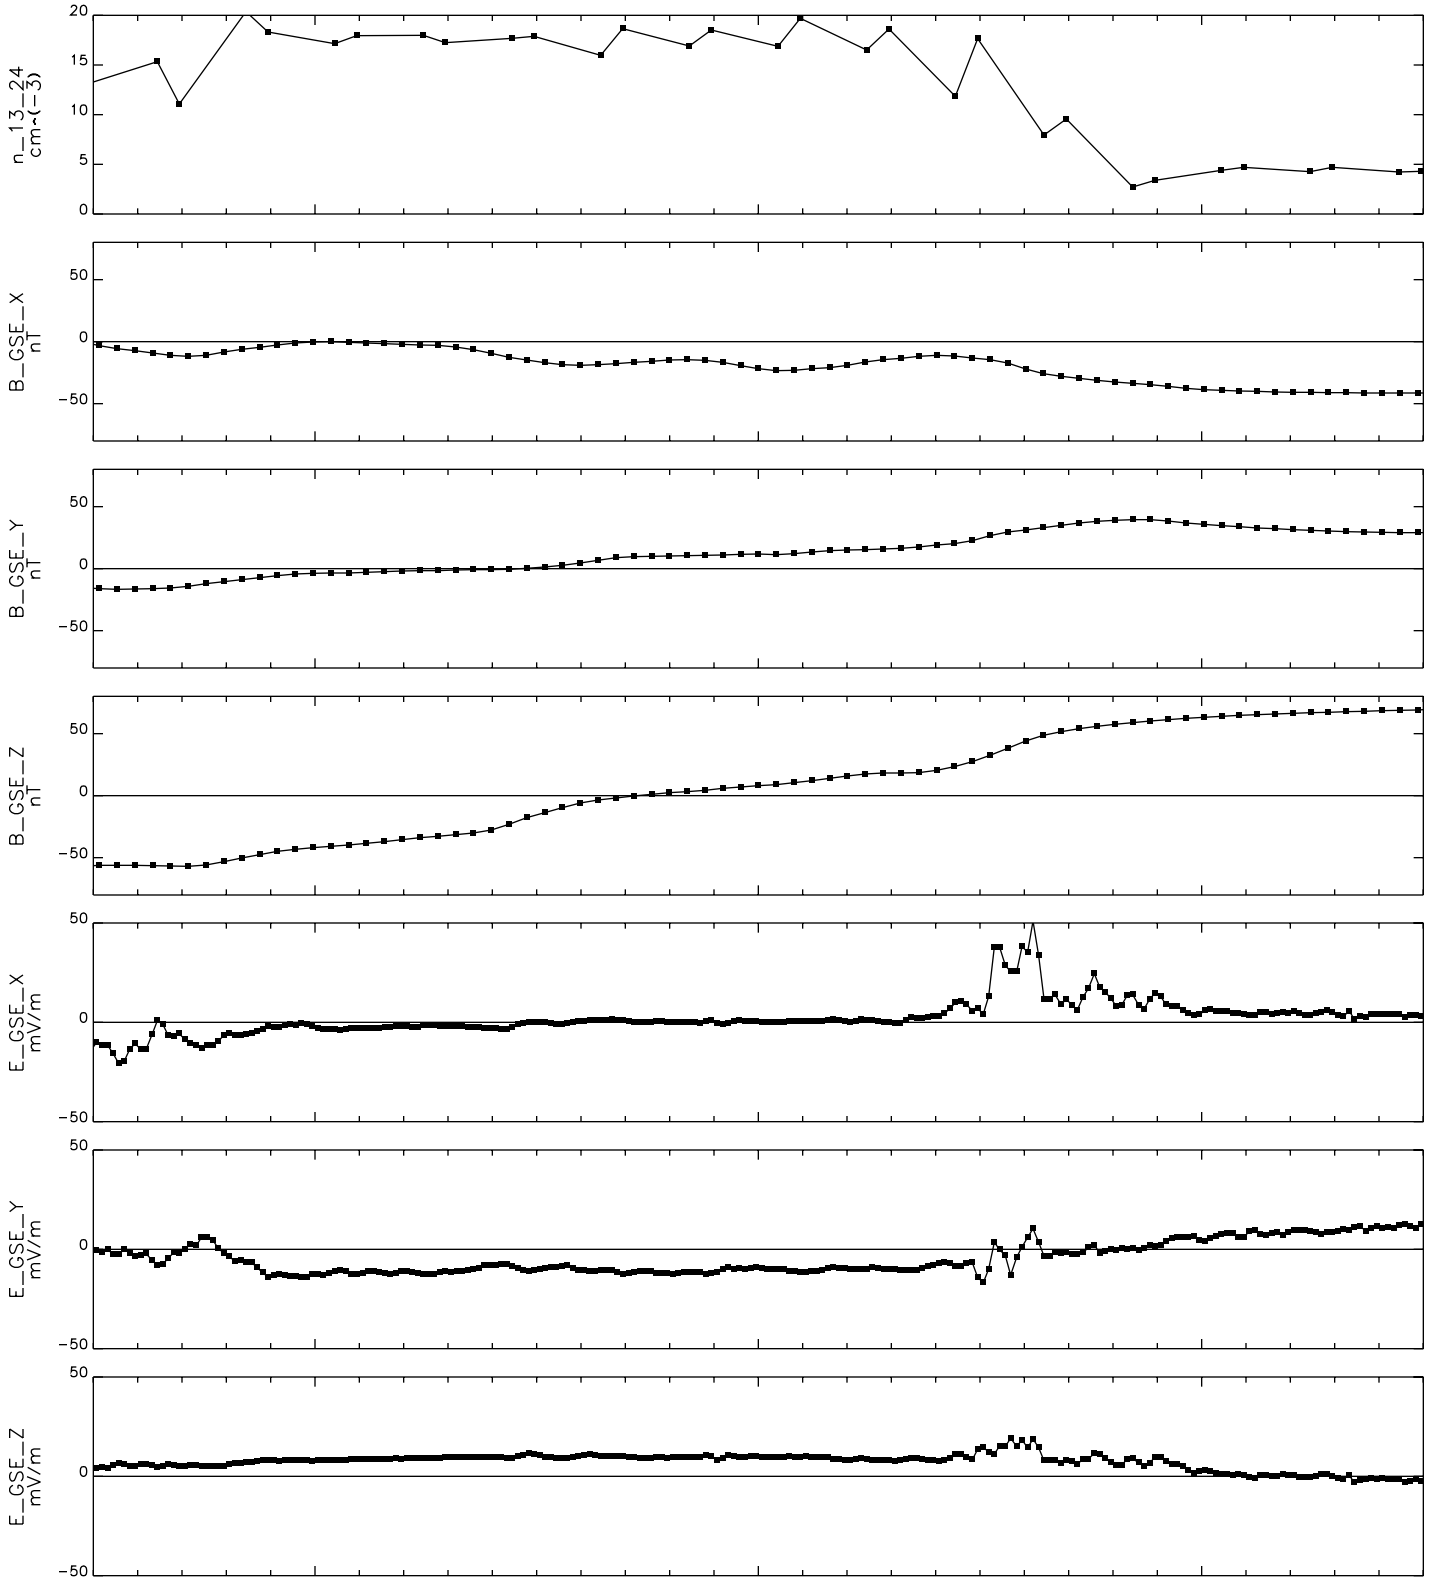

POLAR 2003/03/16 (Day 75), 12:08:37.500 - 12:08:40.500

Time:	12:08:38	12:08:39	12:08:40
Re	7.97	7.97	7.97
MLT	12.02	12.02	12.02
MLat	13.81	13.81	13.82
LShell	8.52	8.52	8.52
ILat	69.97	69.97	69.97